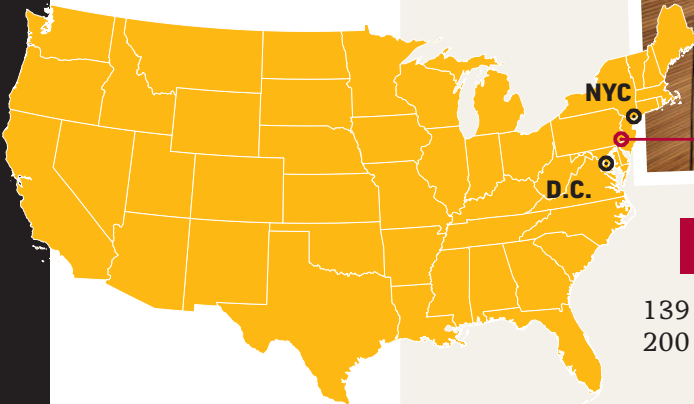

Top 60

Public Schools Among National Universities
U.S. News & World Report, 2022

360,000+

Temple University alumni globally

115+

Countries represented by international students

R1

only 137 universities in the U.S. have this classification

Carnegie Classification
Doctoral Universities:
Very High Research Activity 2022

PHILADELPHIA

139 km to New York City
200 km to Washington D.C.

Temple University

Dual Bachelor's Master's Degree (DBMD) program